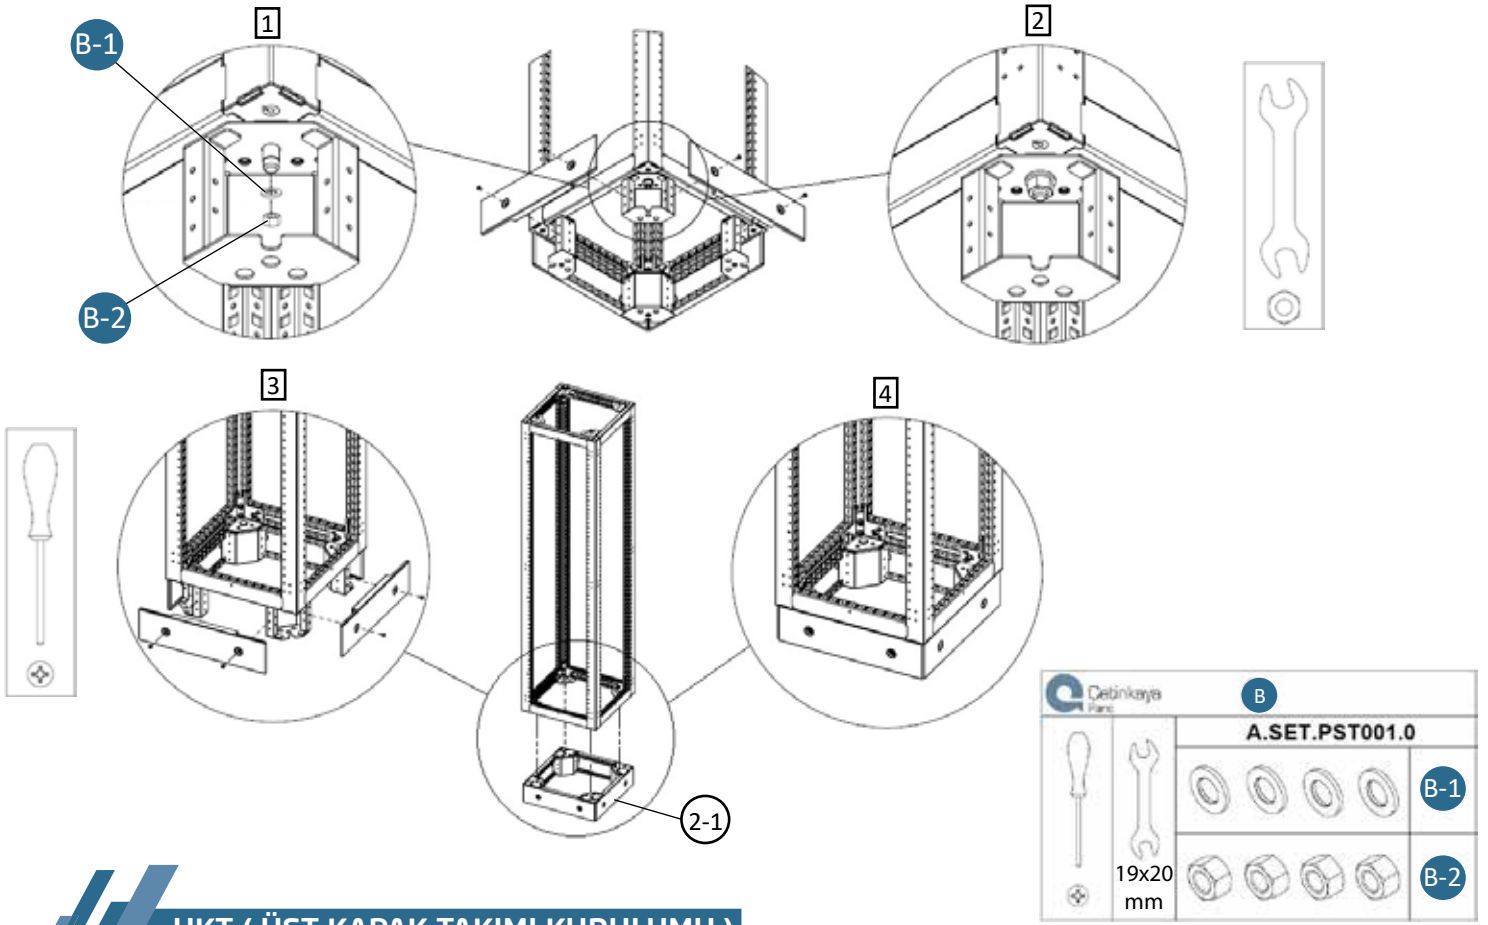

BZT (BAZA TAKIMI KURULUMU) PLINTH SET INSTALLATION