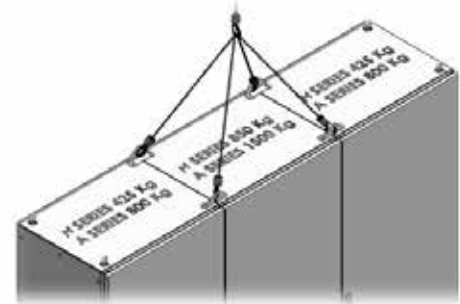

İKİLİ TAŞIMA MAPASI
DUAL EYEBOLT

M SERIES MAX 800 KG
M SERIES MAX 8000 N
A SERIES MAX 1400 KG
A SERIES MAX 14000 N

M SERIES MAX 1500 KG
M SERIES MAX 15000 N
A SERIES MAX 2800 KG
A SERIES MAX 28000 N

M SERIES MAX 1700 KG
M SERIES MAX 17000 N
A SERIES MAX 3100 KG
A SERIES MAX 31000 N