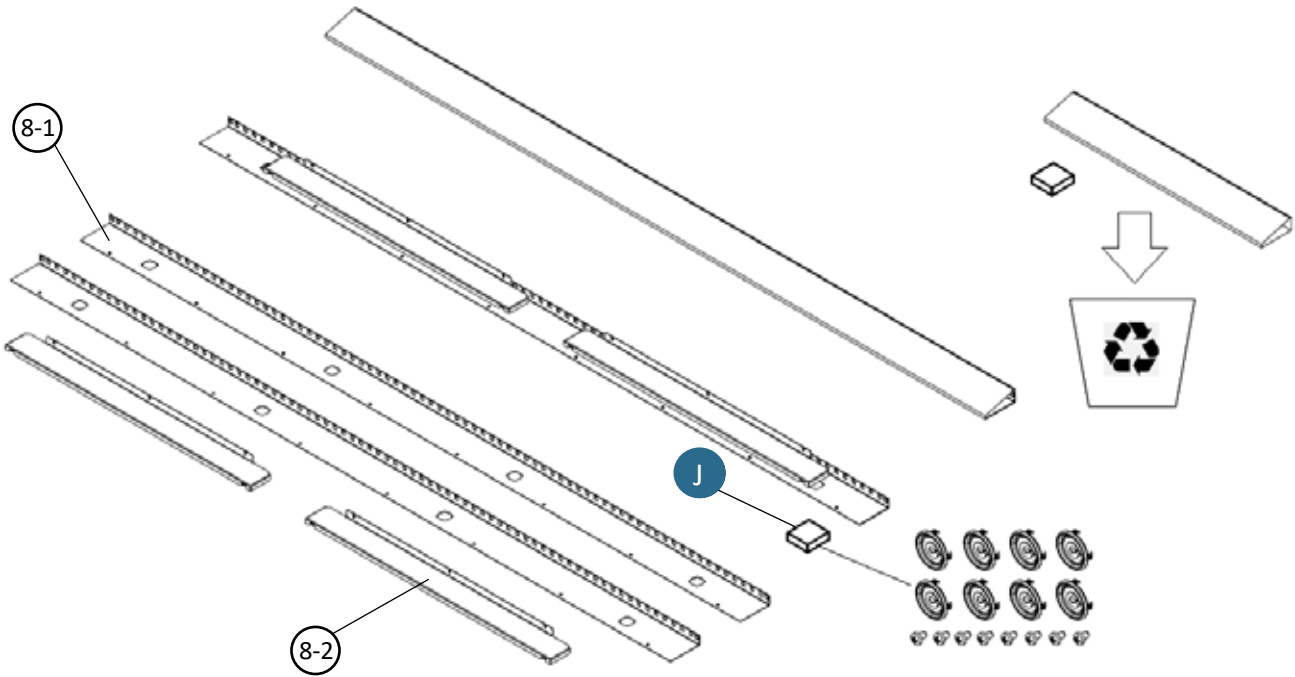

PPT (PERDE PROFİL TAKIMI) FRONT PANEL SET

8