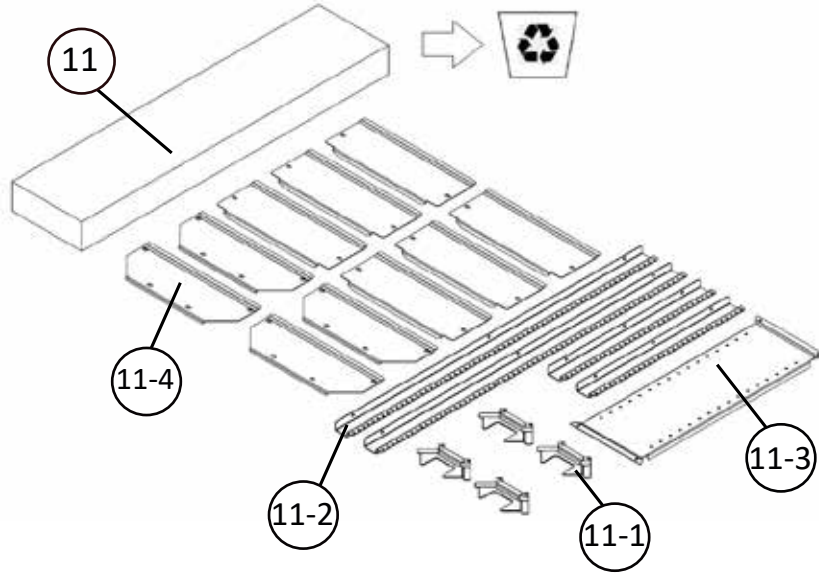

10

AOT (ALT ÖRTÜ TAKIMI KURULUMU) 400-...-900
BOTTOM PLATE SET INSTALLATION

AOT (ALT ÖRTÜ TAKIMI) 1000-1200 BOTTOM PLATE SET

11

AOT (ALT ÖRTÜ TAKIMI KURULUMU) 1000-1200 BOTTOM PLATE SET INSTALLATION

DIN 582 TAŞIMA HALKASI / EYEBOLT
M SERIES : M10
A SERIES : M12

İKİLİ TAŞIMA MAPASI
DUAL EYEBOLT

M SERIES MAX 800 KG
M SERIES MAX 8000 N
A SERIES MAX 1400 KG
A SERIES MAX 14000 N

M SERIES MAX 1500 KG
M SERIES MAX 15000 N
A SERIES MAX 2800 KG
A SERIES MAX 28000 N

M SERIES MAX 1700 KG
M SERIES MAX 17000 N
A SERIES MAX 3100 KG
A SERIES MAX 31000 N