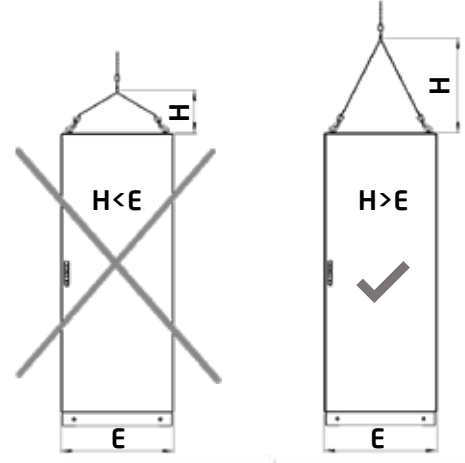

10

AOT (ALT ÖRTÜ TAKIMI KURULUMU) 400-...-900
BOTTOM PLATE SET INSTALLATION

AOT (ALT ÖRTÜ TAKIMI) 1000-1200 BOTTOM PLATE SET

11

AOT (ALT ÖRTÜ TAKIMI KURULUMU) 1000-1200 BOTTOM PLATE SET INSTALLATION

DIN 582 TAŞIMA HALKASI / EYEBOLT
M SERIES : M10
A SERIES : M12

İKİLİ TAŞIMA MAPASI
DUAL EYEBOLT

M SERIES MAX 800 KG
M SERIES MAX 8000 N
A SERIES MAX 1400 KG
A SERIES MAX 14000 N

M SERIES MAX 1500 KG
M SERIES MAX 15000 N
A SERIES MAX 2800 KG
A SERIES MAX 28000 N

M SERIES MAX 1700 KG
M SERIES MAX 17000 N
A SERIES MAX 3100 KG
A SERIES MAX 31000 N