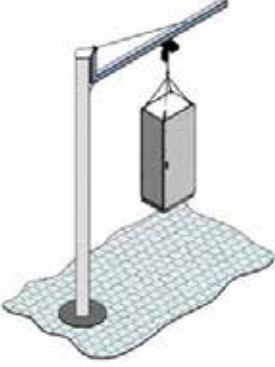

DIN 582 TAŞIMA HALKASI / EYEBOLT
M SERIES : M10
A SERIES : M12

İKİLİ TAŞIMA MAPASI
DUAL EYEBOLT

M SERIES MAX 800 KG
M SERIES MAX 8000 N
A SERIES MAX 1400 KG
A SERIES MAX 14000 N