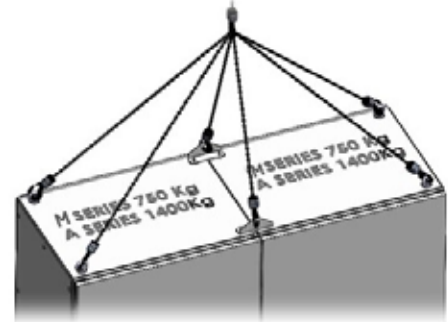

10

AOT (ALT ÖRTÜ TAKIMI KURULUMU) 400-...-900
BOTTOM PLATE SET INSTALLATION

AOT (ALT ÖRTÜ TAKIMI) 1000-1200 BOTTOM PLATE SET

11

AOT (ALT ÖRTÜ TAKIMI KURULUMU) 1000-1200 BOTTOM PLATE SET INSTALLATION

DIN 582 TAŞIMA HALKASI / EYEBOLT
M SERIES : M10
A SERIES : M12

İKİLİ TAŞIMA MAPASI
DUAL EYEBOLT

M SERIES MAX 800 KG
M SERIES MAX 8000 N
A SERIES MAX 1400 KG
A SERIES MAX 14000 N

M SERIES MAX 1500 KG
M SERIES MAX 15000 N
A SERIES MAX 2800 KG
A SERIES MAX 28000 N

M SERIES MAX 1700 KG
M SERIES MAX 17000 N
A SERIES MAX 3100 KG
A SERIES MAX 31000 N