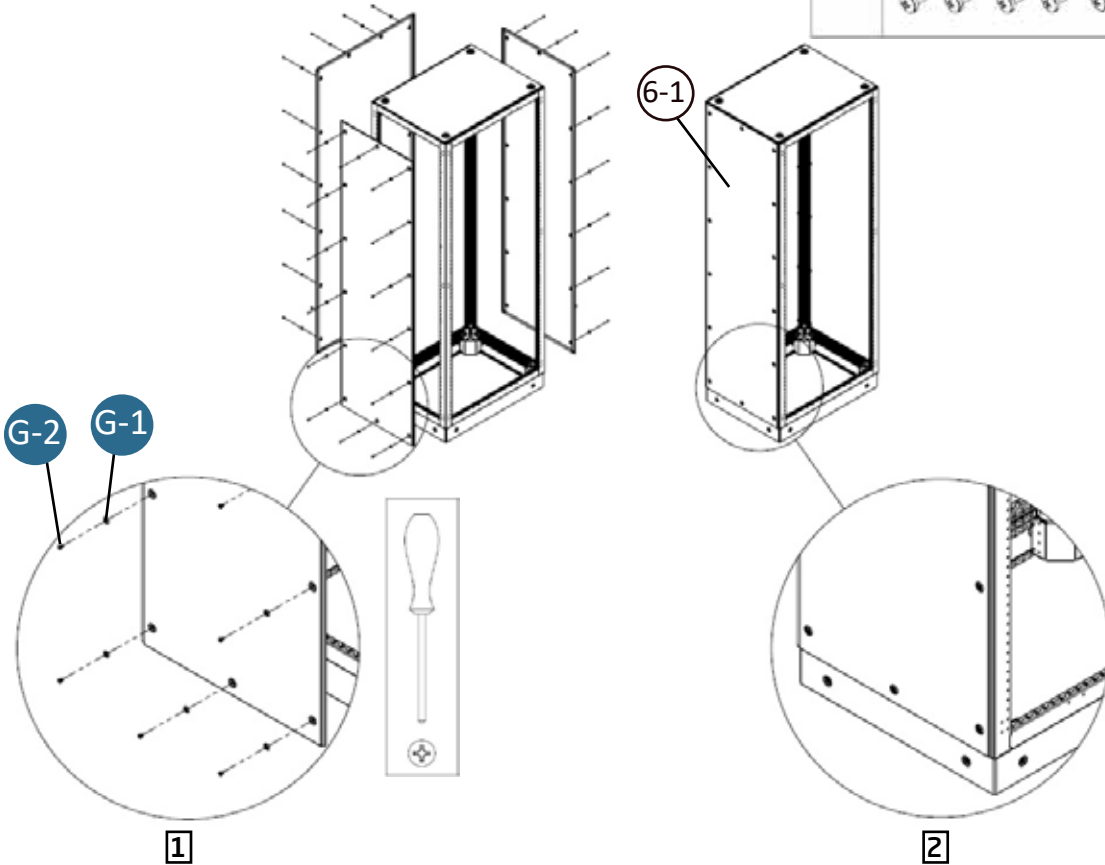

SKS (SABİT KAPAK SACI KURULUMU) SIDE PANEL PLATE INSTALLATION