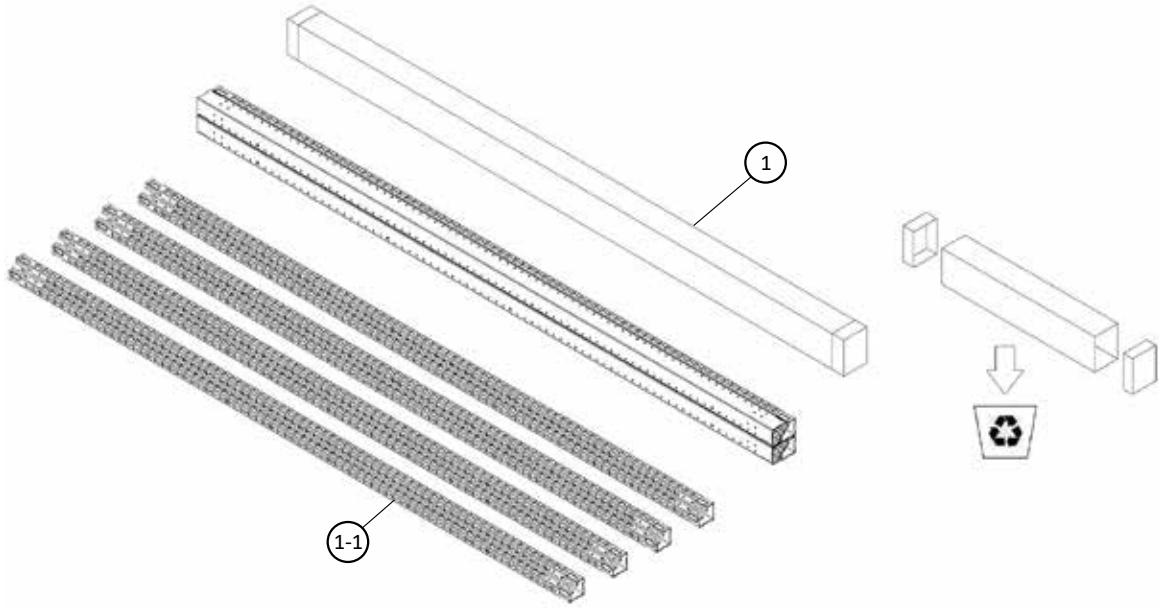

DPT (DIKEY PROFİL TAKIMI) VERTICAL PROFILE SET

1